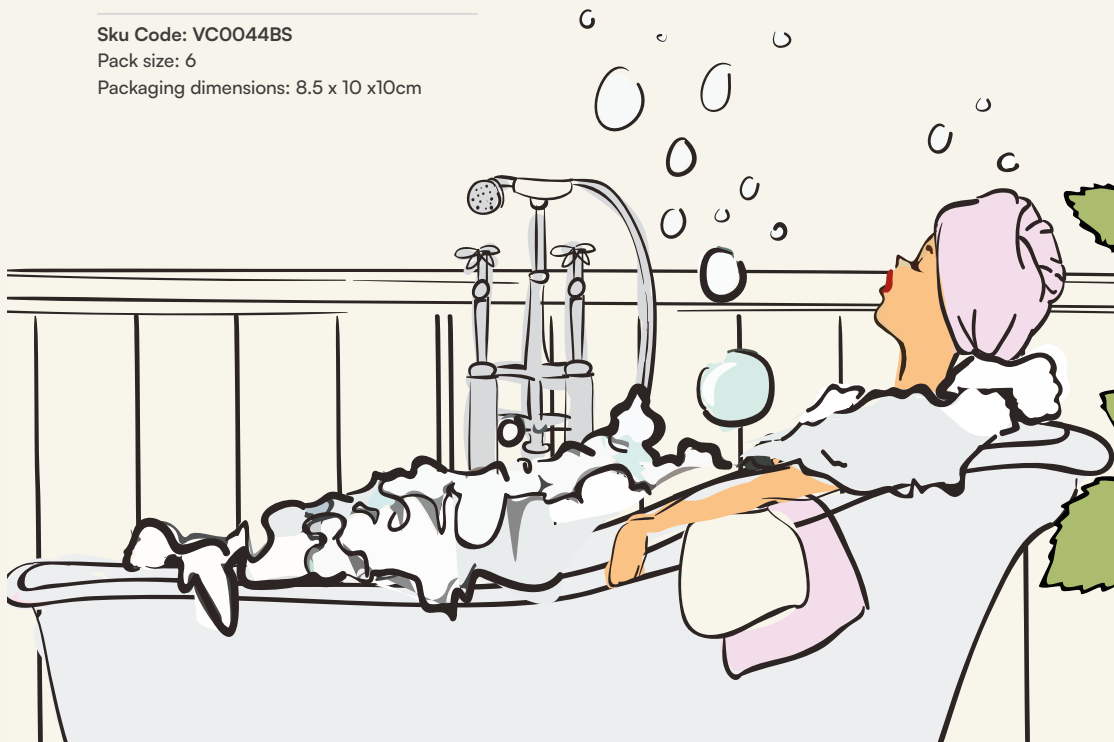

Pack size: 6

Packaging dimensions: 8.5 x 10 x 10cm

Ditsy Rose Collection

1 Rose Manicure Purse

Skü Code: 2MPROS
 Pack size: 6
 Packaging dimensions: 13 x 12 x 1 cm

2 2 Pair Exfoliating Gloves

Skü Code: 11SEGROS
 Pack size: 6
 Packaging dimensions: 12.5 x 26 x 3 cm