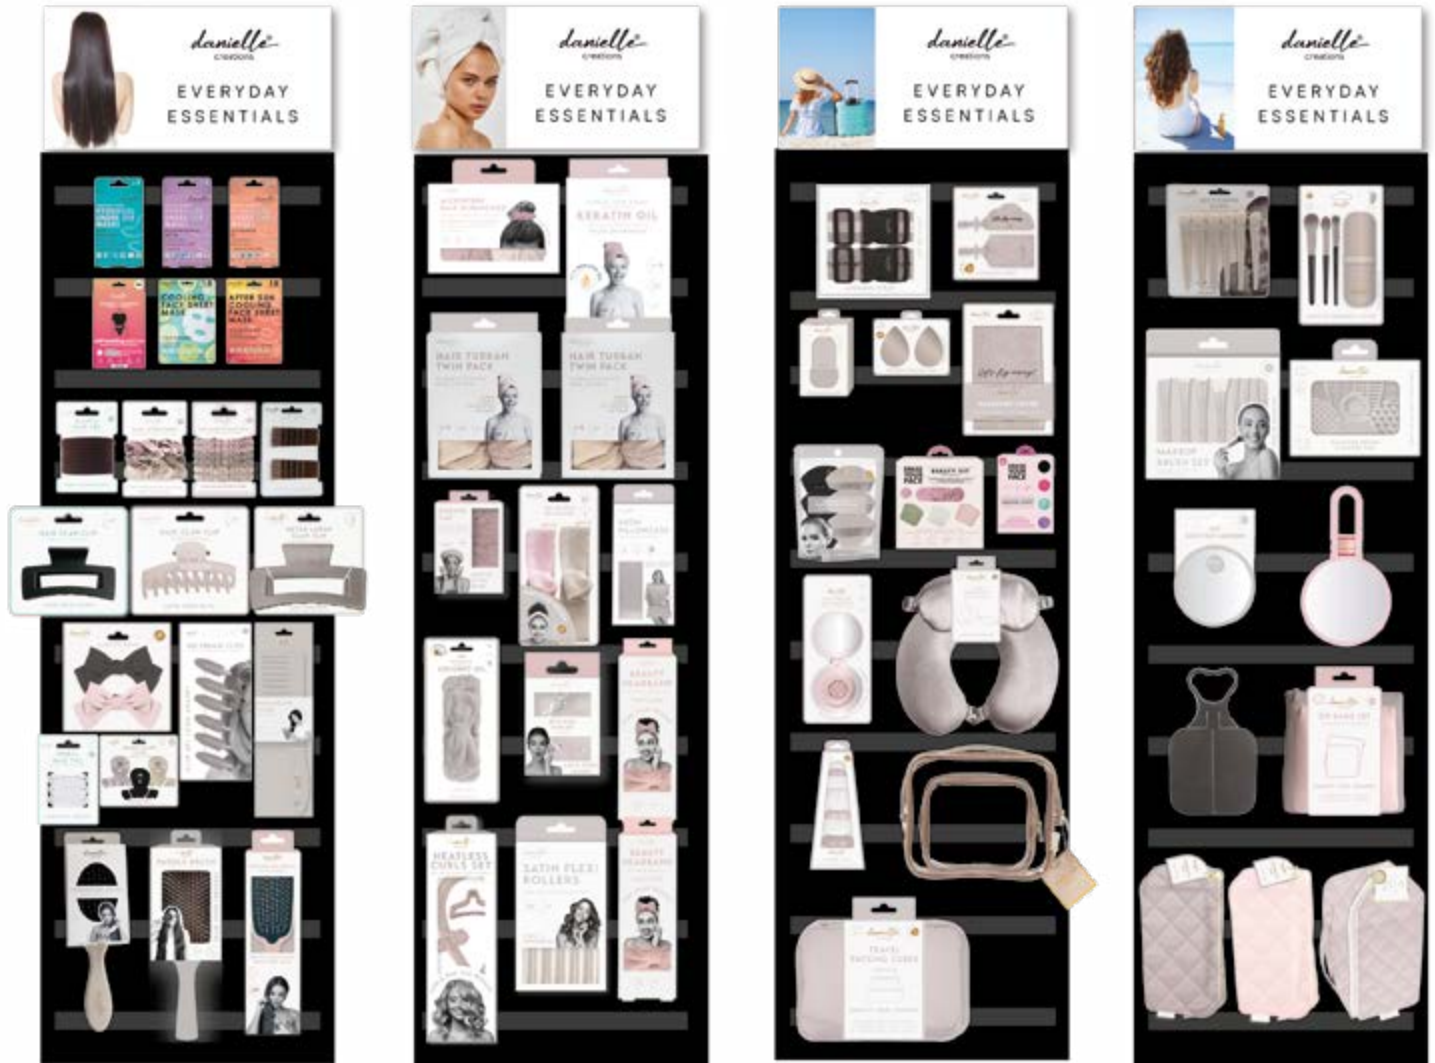

DISPLAY SOLUTIONS

Upper Canada UK Floor Spinner Stand

Sku Code: DC0066SS

Product dimensions:
180cm H x 50cm W