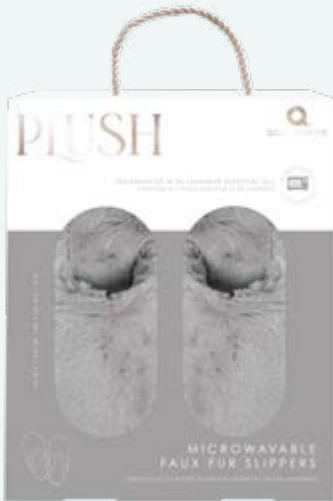

Packaging dimensions: 12 x 27 x 24 cm

1

3 Mule Cream Slippers

Skü Code: AH0123GR

Pack Size: 1

Packaging dimensions: 22 x 26 x 9 cm

4 Mule Grey Slippers

Skü Code: AH0333GF